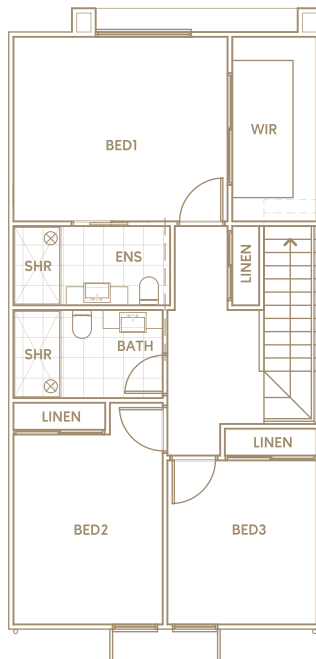

Townhome 5

167m² 18sq

3 BED

2 BATH

2 GARAGE

GROUND FLOOR

FIRST FLOOR