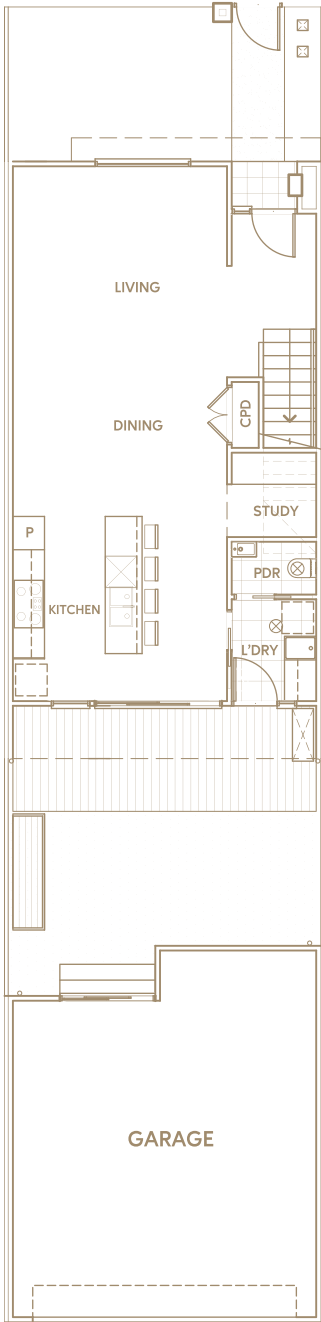

Townhome 5

167m² 18sq

3 BED

2 BATH

2 GARAGE

GROUND FLOOR

FIRST FLOOR